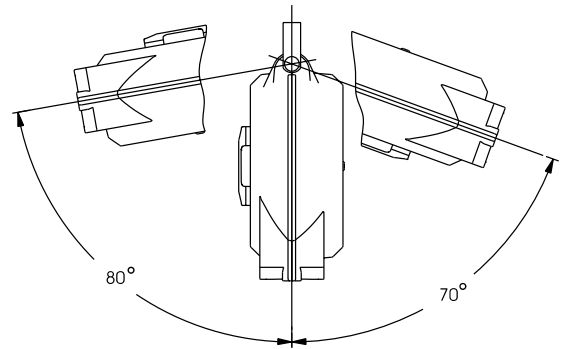

AIR

Rullini guidatubo
Galets guide tuyau
Hose guide rollers
Schlauch-Fuehrungsrolle