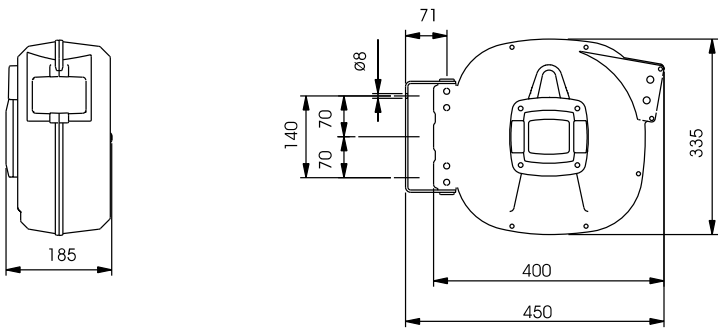

AIR

Rullini guidatubo
Galets guide tuyau
Hose guide rollers
Schlauch-Fuehrungsrolle